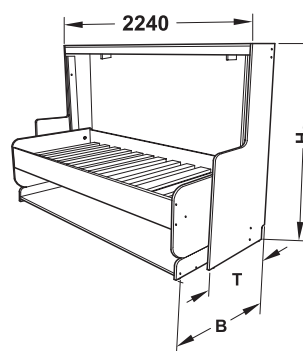

Combi fitting

For beds with width of 900/1,400 mm

- Bed and desk in one place
- Space saving, ideal for use as guest bed in residential areas, students' hostels, boats, caravans, hotels, hospitals and public buildings

6

Mounted fitting for one side

Fitting set

- Material: Steel
- Finish/Colour: Lacquered, black
- Installation: For specified furniture design

Supplied with

- 1 Fitting set complete for 1 piece of furniture, without fixing material
- 1 Set of installation instructions
- 1 CD with CAD data for furniture design

Version	Width B mm	Height H mm	Depth T mm	Thrust force N	Cat. No.
Combi fitting for desk/bed 900 x 2,000 mm (W x L)	1050	1447	650	1100	271.97.300
Combi fitting for desk/bed 1,400 x 2,000 mm (W x L)	1503	1777	825	1200	271.97.301