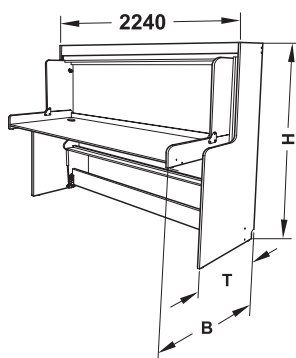

Combi fitting

For beds with width of 900/1,400 mm

- Bed and desk in one place
- Space saving, ideal for use as guest bed in residential areas, students' hostels, boats, caravans, hotels, hospitals and public buildings

6

Mounted fitting for one side

Fitting set

- Material: Steel
- Finish/Colour: Lacquered, black
- Installation: For specified furniture design

Supplied with

- 1 Fitting set complete for 1 piece of furniture, without fixing material
- 1 Set of installation instructions
- 1 CD with CAD data for furniture design

Version	Width B mm	Height H mm	Depth T mm	Thrust force N	Cat. No.
Combi fitting for desk/bed 900 x 2,000 mm (W x L)	1050	1447	650	1100	271.97.300
Combi fitting for desk/bed 1,400 x 2,000 mm (W x L)	1503	1777	825	1200	271.97.301