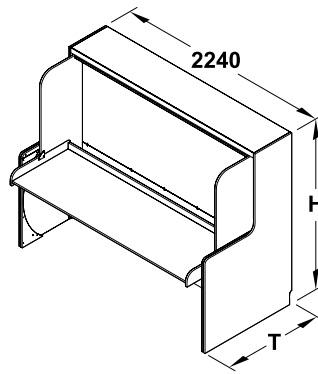

Tavoletto is available in two versions for mattress sizes 900 x 2000 mm and 1400 x 2000 mm.

Working desk position

Translational motion of desk to lower and upper position

Bed position - without clearing the items on the desk.

Winner of Good Design Award
HOMEDEC KL 2011

Tavoletto Bed/ Desk Combo

Dimensions

Tested by LGA Germany
in accordance with the
DIN EN 1129 standard.

Tavoletto Complete Bed Set with Top Shelf

- Material : Chipboard, Edgebanding ABS
- Finish : Ladinia White
- Packing : Flat pack for easy transportation

Article No	Bed/ Desk Size	Width B	Height H	Depth T	Thrust Force	Price (MYR)
271.97.30001	900 x 2000 mm	1050 mm	Min 1447 mm	650 mm	1100 N	RM 4,999.00
271.97.30101	1400 x 2000 mm	1503 mm	Min 1777 mm	825 mm	1200 N	RM 5,499.00