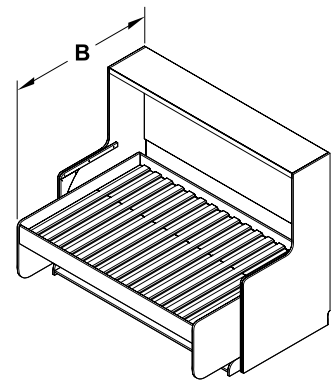

Tavoletto is available in two versions for mattress sizes 900 x 2000 mm and 1400 x 2000 mm.

Working desk position

Translational motion of desk to lower and upper position

Bed position - without clearing the items on the desk.

Winner of Good Design Award
HOMEDEC KL 2011

Tavoletto Bed/ Desk Combo

Dimensions

Tested by LGA Germany
in accordance with the
DIN EN 1129 standard.

Tavoletto Complete Bed Set with Top Shelf

- Material : Chipboard, Edgebanding ABS
- Finish : Ladinia White
- Packing : Flat pack for easy transportation

Article No	Bed/ Desk Size	Width B	Height H	Depth T	Thrust Force	Price (MYR)
271.97.30001	900 x 2000 mm	1050 mm	Min 1447 mm	650 mm	1100 N	RM 4,999.00
271.97.30101	1400 x 2000 mm	1503 mm	Min 1777 mm	825 mm	1200 N	RM 5,499.00