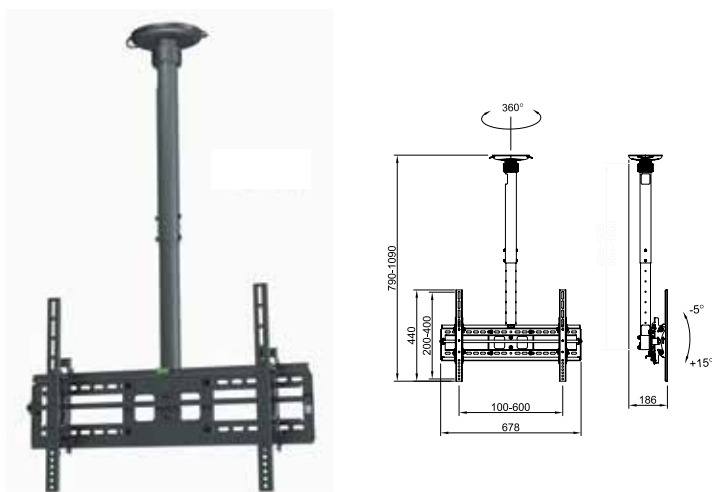

### ■ Electric Lift System with Manual Rotary

Load capacity up to 65kg

- Material: Sheet steel
- Finish: Plastic coated graphite black, RAL 9011
- Suitable for Plasma and LCD screens
- VESA Standard: Universal
- Installation: Depth - min. 224 mm; Width - min. 680 mm
- Distance: 117 mm between rear panel and TV
- Mains supply: 230 V/50 Hz
- TV socket with automatic switch-off, manual switch, flap deflector (removable)
- 210° manually rotating

Article No.	Load bearing capacity	For TV sizes
421.68.420	100kg	Up to 42"

- Suitable for VESA standard: 600 x 400, 600 x 200, 600 x 100, 400 x 400, 400 x 200, 400 x 100, 300 x 300, 200 x 200 and 200 x 100
- Min./Max. height (lid lifter excluded) 750/1750 mm
- Installation depth: 70 mm
- Stroke: 1,000 mm

Fix Version

- Wall mount fixing for LCD/TFT
- According to VESA: 100 x 100, 200 x 100, 200 x 200

Article No.	Load bearing capacity	For TV sizes
817.24.900	30kg	12" - 26"

Tilt, Slide and Swivel Version

- Wall mount fixing for LCD/TFT/LED
- According to VESA: 100 x 100, 200 x 100, 200 x 200

Article No.	Load bearing capacity	For TV sizes
817.24.950	60kg	32"-55"

Tilt and Slide Version

- Ceiling mount or under shelves fixing for LCD/ PLASMA/LED
- According to VESA: 100 - 400 x 100 - 600 mm

Article No.	Load bearing capacity	For TV sizes
817.26.900	60kg	32" - 55"