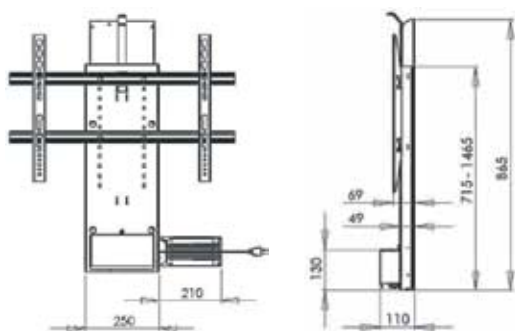

■ Electronic TV Lifts

- Material: Steel
- Finish: Black
- Used in cabinets for raising and lowering flat screen television

- Suitable for VESA standard: 400 x 100, 400 x 400, 600 x 200 and 600 x 400
- Height of mechanism: 715 mm (closed) to 1465 mm (open)
- Stroke: 750 mm
- Speed: 28 mm/sec

Article No.	Load bearing capacity	For TV sizes
421.68.420	100kg	Up to 42"