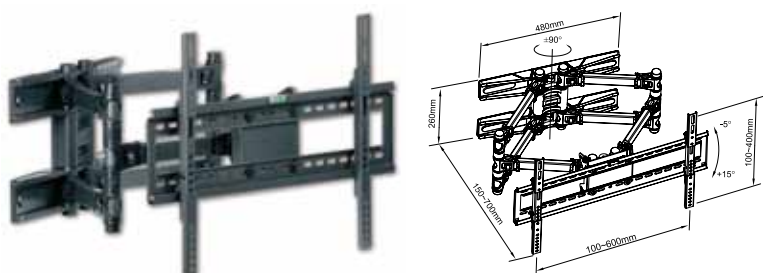

Article No.	Load bearing capacity	For TV sizes
421.68.420	100kg	Up to 42"

- Suitable for VESA standard: 600 x 400, 600 x 200, 600 x 100, 400 x 400, 400 x 200, 400 x 100, 300 x 300, 200 x 200 and 200 x 100
- Min./Max. height (lid lifter excluded) 750/1750 mm
- Installation depth: 70 mm
- Stroke: 1,000 mm

Article No.	Load bearing capacity	For TV sizes
421.68.423	100kg	Up to 55"

■ TV Wall Support Brackets

- Material: Steel powder coated
- Finish: Black lines
- Installation: Screw fixing
- Features: Safety lock, shock release, shock absorbing

Fix Version

- Wall mount fixing for LCD/TFT
- According to VESA: 100 x 100, 200 x 100, 200 x 200

Article No.	Load bearing capacity	For TV sizes
817.24.900	30kg	12" - 26"

Tilt, Slide and Swivel Version

- Wall mount fixing for LCD/TFT/LED
- According to VESA: 100 x 100, 200 x 100, 200 x 200

Article No.	Load bearing capacity	For TV sizes
817.24.950	60kg	32"-55"

Tilt and Slide Version

- Ceiling mount or under shelves fixing for LCD/ PLASMA/LED
- According to VESA: 100 - 400 x 100 - 600 mm

Article No.	Load bearing capacity	For TV sizes
817.26.900	60kg	32" - 55"