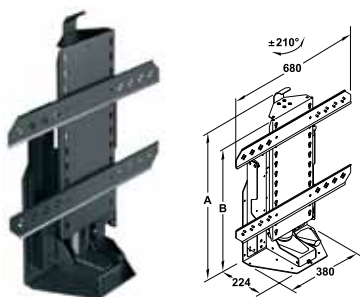

### ■ Electric Lift System with Manual Rotary

Load capacity up to 65kg

- Material: Sheet steel
- Finish: Plastic coated graphite black, RAL 9011
- Suitable for Plasma and LCD screens
- VESA Standard: Universal
- Installation: Depth - min. 224 mm; Width - min. 680 mm
- Distance: 117 mm between rear panel and TV
- Mains supply: 230 V/50 Hz
- TV socket with automatic switch-off, manual switch, flap deflector (removable)
- 210° manually rotating

### ■ Electronic TV Lifts

- Material: Steel
- Finish: Black
- Used in cabinets for raising and lowering flat screen television

- Suitable for VESA standard: 400 x 100, 400 x 400, 600 x 200 and 600 x 400
- Height of mechanism: 715 mm (closed) to 1465 mm (open)
- Stroke: 750 mm
- Speed: 28 mm/sec

Article No.	Load bearing capacity	For TV sizes
421.68.420	100kg	Up to 42"

- Suitable for VESA standard: 600 x 400, 600 x 200, 600 x 100, 400 x 400, 400 x 200, 400 x 100, 300 x 300, 200 x 200 and 200 x 100
- Min./Max. height (lid lifter excluded) 750/1750 mm
- Installation depth: 70 mm
- Stroke: 1,000 mm

Fix Version

- Wall mount fixing for LCD/TFT
- According to VESA: 100 x 100, 200 x 100, 200 x 200

Article No.	Load bearing capacity	For TV sizes
817.24.900	30kg	12" - 26"

Tilt, Slide and Swivel Version

- Wall mount fixing for LCD/TFT/LED
- According to VESA: 100 x 100, 200 x 100, 200 x 200