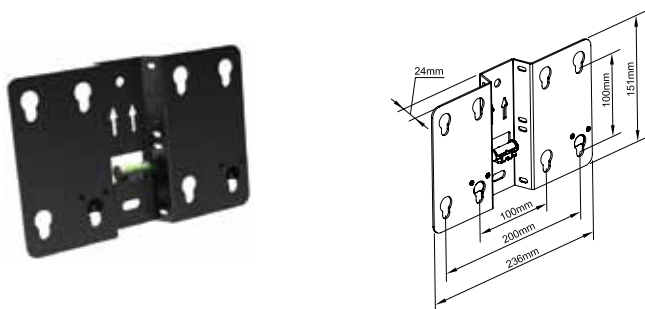

### ■ Electric Lift System with Manual Rotary

Load capacity up to 65kg

- Material: Sheet steel
- Finish: Plastic coated graphite black, RAL 9011
- Suitable for Plasma and LCD screens
- VESA Standard: Universal
- Installation: Depth - min. 224 mm; Width - min. 680 mm
- Distance: 117 mm between rear panel and TV
- Mains supply: 230 V/50 Hz
- TV socket with automatic switch-off, manual switch, flap deflector (removable)
- 210° manually rotating

### ■ Electronic TV Lifts

- Material: Steel
- Finish: Black
- Used in cabinets for raising and lowering flat screen television

- Suitable for VESA standard: 400 x 100, 400 x 400, 600 x 200 and 600 x 400
- Height of mechanism: 715 mm (closed) to 1465 mm (open)
- Stroke: 750 mm
- Speed: 28 mm/sec

Article No.	Load bearing capacity	For TV sizes
421.68.420	100kg	Up to 42"

- Suitable for VESA standard: 600 x 400, 600 x 200, 600 x 100, 400 x 400, 400 x 200, 400 x 100, 300 x 300, 200 x 200 and 200 x 100
- Min./Max. height (lid lifter excluded) 750/1750 mm
- Installation depth: 70 mm
- Stroke: 1,000 mm

Fix Version

- Wall mount fixing for LCD/TFT
- According to VESA: 100 x 100, 200 x 100, 200 x 200

Article No.	Load bearing capacity	For TV sizes
817.24.900	30kg	12" - 26"

Tilt, Slide and Swivel Version

- Wall mount fixing for LCD/TFT/LED
- According to VESA: 100 x 100, 200 x 100, 200 x 200