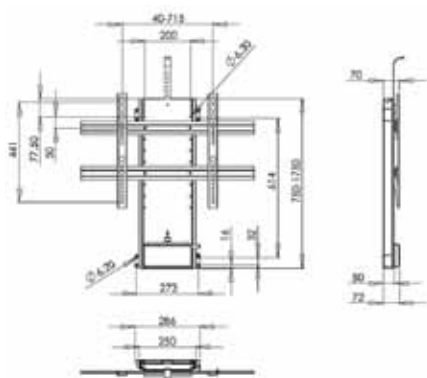

### ■ Electric Lift System with Manual Rotary

Load capacity up to 65kg

- Material: Sheet steel
- Finish: Plastic coated graphite black, RAL 9011
- Suitable for Plasma and LCD screens
- VESA Standard: Universal
- Installation: Depth - min. 224 mm; Width - min. 680 mm
- Distance: 117 mm between rear panel and TV
- Mains supply: 230 V/50 Hz
- TV socket with automatic switch-off, manual switch, flap deflector (removable)
- 210° manually rotating

Article No.	Lift	Dim. A	Dim. B
421.68.265	635 mm	698 mm	629 mm
421.68.266	965 mm	863 mm	794 mm

Article No.	Description
421.68.279	Radio remote control

Article No.	Load bearing capacity	For TV sizes
421.68.420	100kg	Up to 42"

- Suitable for VESA standard: 600 x 400, 600 x 200, 600 x 100, 400 x 400, 400 x 200, 400 x 100, 300 x 300, 200 x 200 and 200 x 100
- Min./Max. height (lid lifter excluded) 750/1750 mm
- Installation depth: 70 mm
- Stroke: 1,000 mm

Fix Version

- Wall mount fixing for LCD/TFT
- According to VESA: 100 x 100, 200 x 100, 200 x 200

Article No.	Load bearing capacity	For TV sizes
817.24.900	30kg	12" - 26"

Tilt, Slide and Swivel Version

- Wall mount fixing for LCD/TFT/LED
- According to VESA: 100 x 100, 200 x 100, 200 x 200